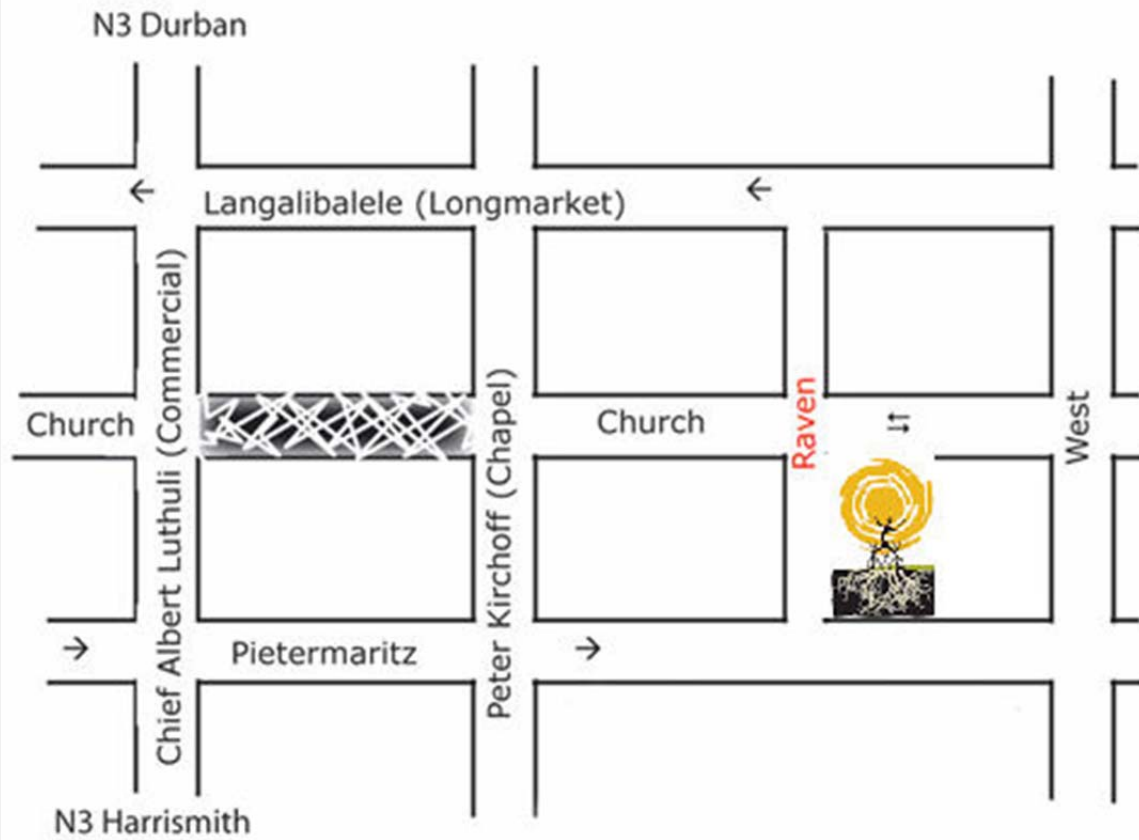

How to get to groundWork House

6 Raven Street (cnr. Pietermaritz Street), Pietermaritzburg.

e-mail: team@groundwork.org.za - telephone: +27 (0)33 342 5662 - fax: +27 (0)33 342 5665